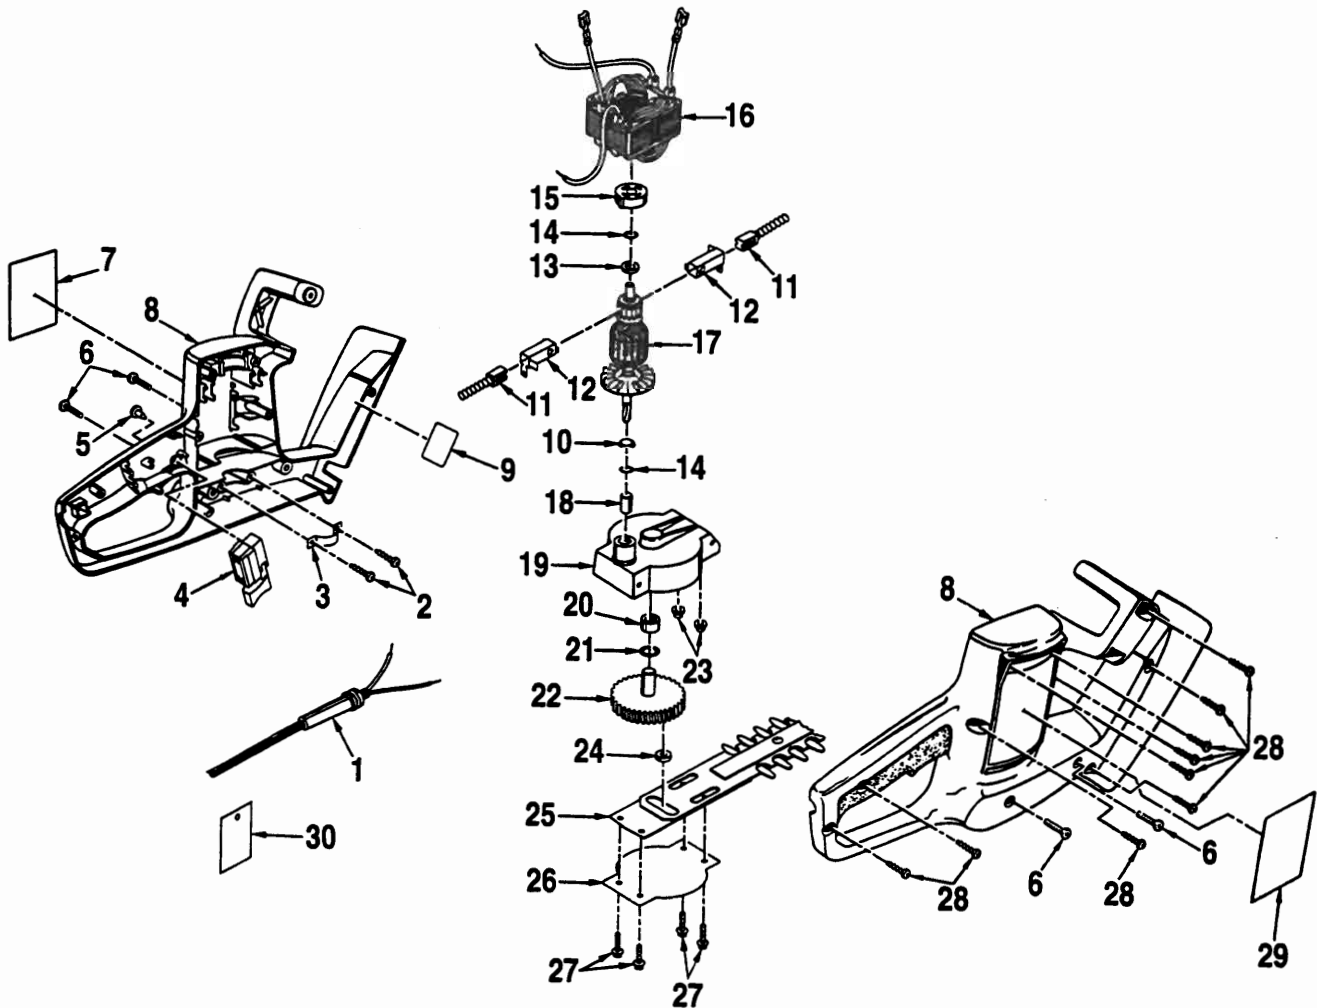

PARTS LIST - SINGER HT2618

Item	Part No.	Description	Item	Part No.	Description
1	180157	Cord	16	180843	Field Assembly
2	180836	Screw (#8-18 x 5/8" Pan Hd.)	17	180844	Armature
3	180170	Bearing Strap	18	180845	Sleeve Bearing
4	180837	Switch	19	180846	Gear Housing W/Bearings
5	180838	Lock Button	20	180176	Sleeve Bearing
6	180159	Screw (10-32 x 1/2" Pan Hd.)	21	180177	Washer
7	180839	Logo Plate	22	180847	Gear Assembly
8	180840	Housing Assembly	23	180175	Spacer
9	180841	Label	24	180180	Washer
10	180169	Spring Washer	25	180848	Blade Assembly
11	180842	Brush Assembly	26	180185	Grease Cover
12	180167	Brush Tube	27	180186	Screw (#10-32 x 5/8" Washer Hd. T.F.)
13	180163	Washer	28	180171	Screw (#8-19 x 5/8" Pan Hd. T.F.)
14	180162	Washer	29	180849	Data Plate
15	180161	Sleeve Bearing	30	180850	Hang Tag